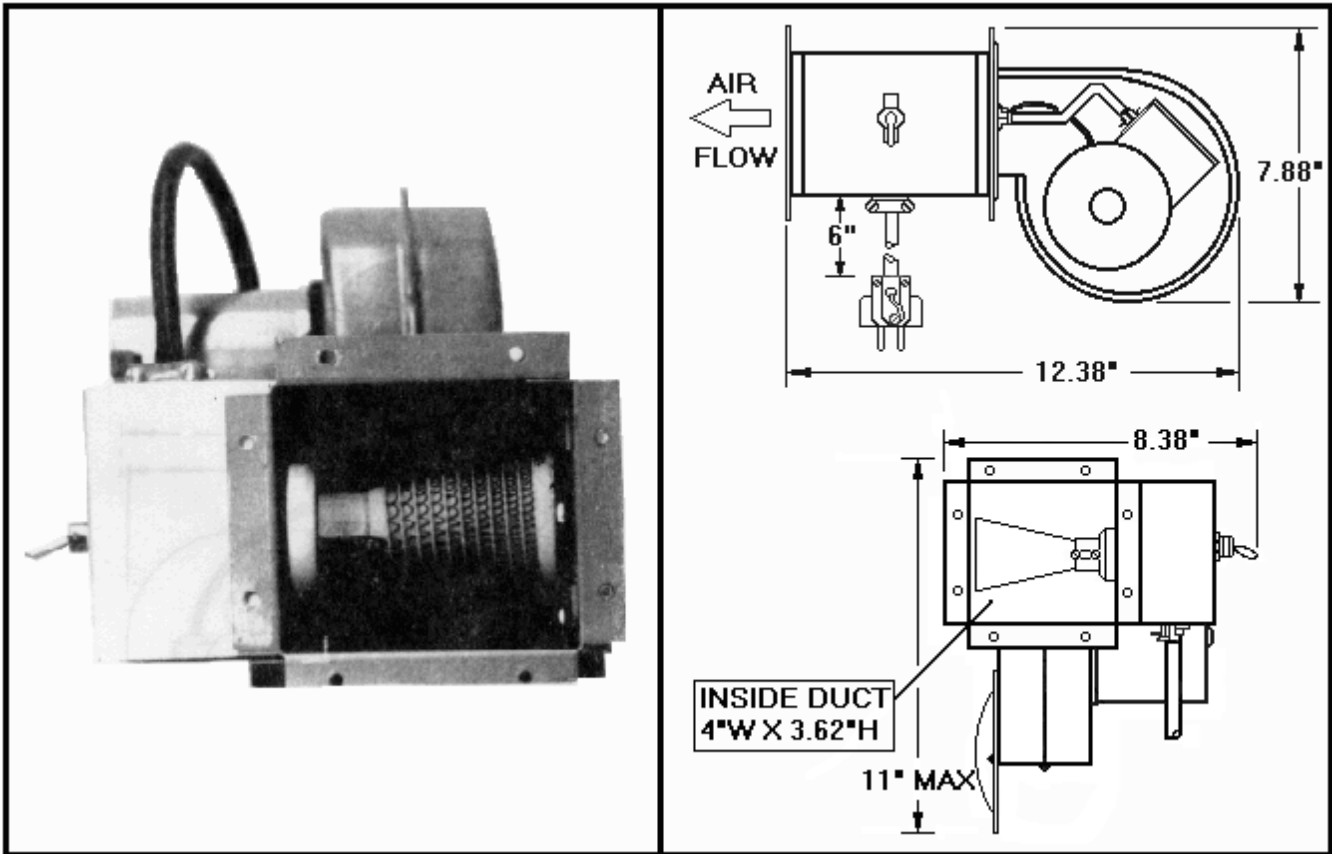

FORCED AIR HEATERS

HAB OC Hot Air Blower/Open coil

HOW TO ORDER:

HABOC 1 1.0 -1

Basic Model
Voltage 110V
Wattage 1.0KW
Phase (1)
AIR FLOW 140 CFM

HEATER INCLUDES:

- Blower housing
- Motor and blower wheel
- Automatic safety overload
- Terminal box
- Heating Elements open coil
- Terminal box for power hook-up

Note: When ordering, specify exact measurements needed from the ranges indicated below.

CONSTRUCTION:

- 304 Stainless Steel terminal box
- 304 Stainless Steel blower housing
- Units are manufactured to follow IEEE45 and UL guidelines.